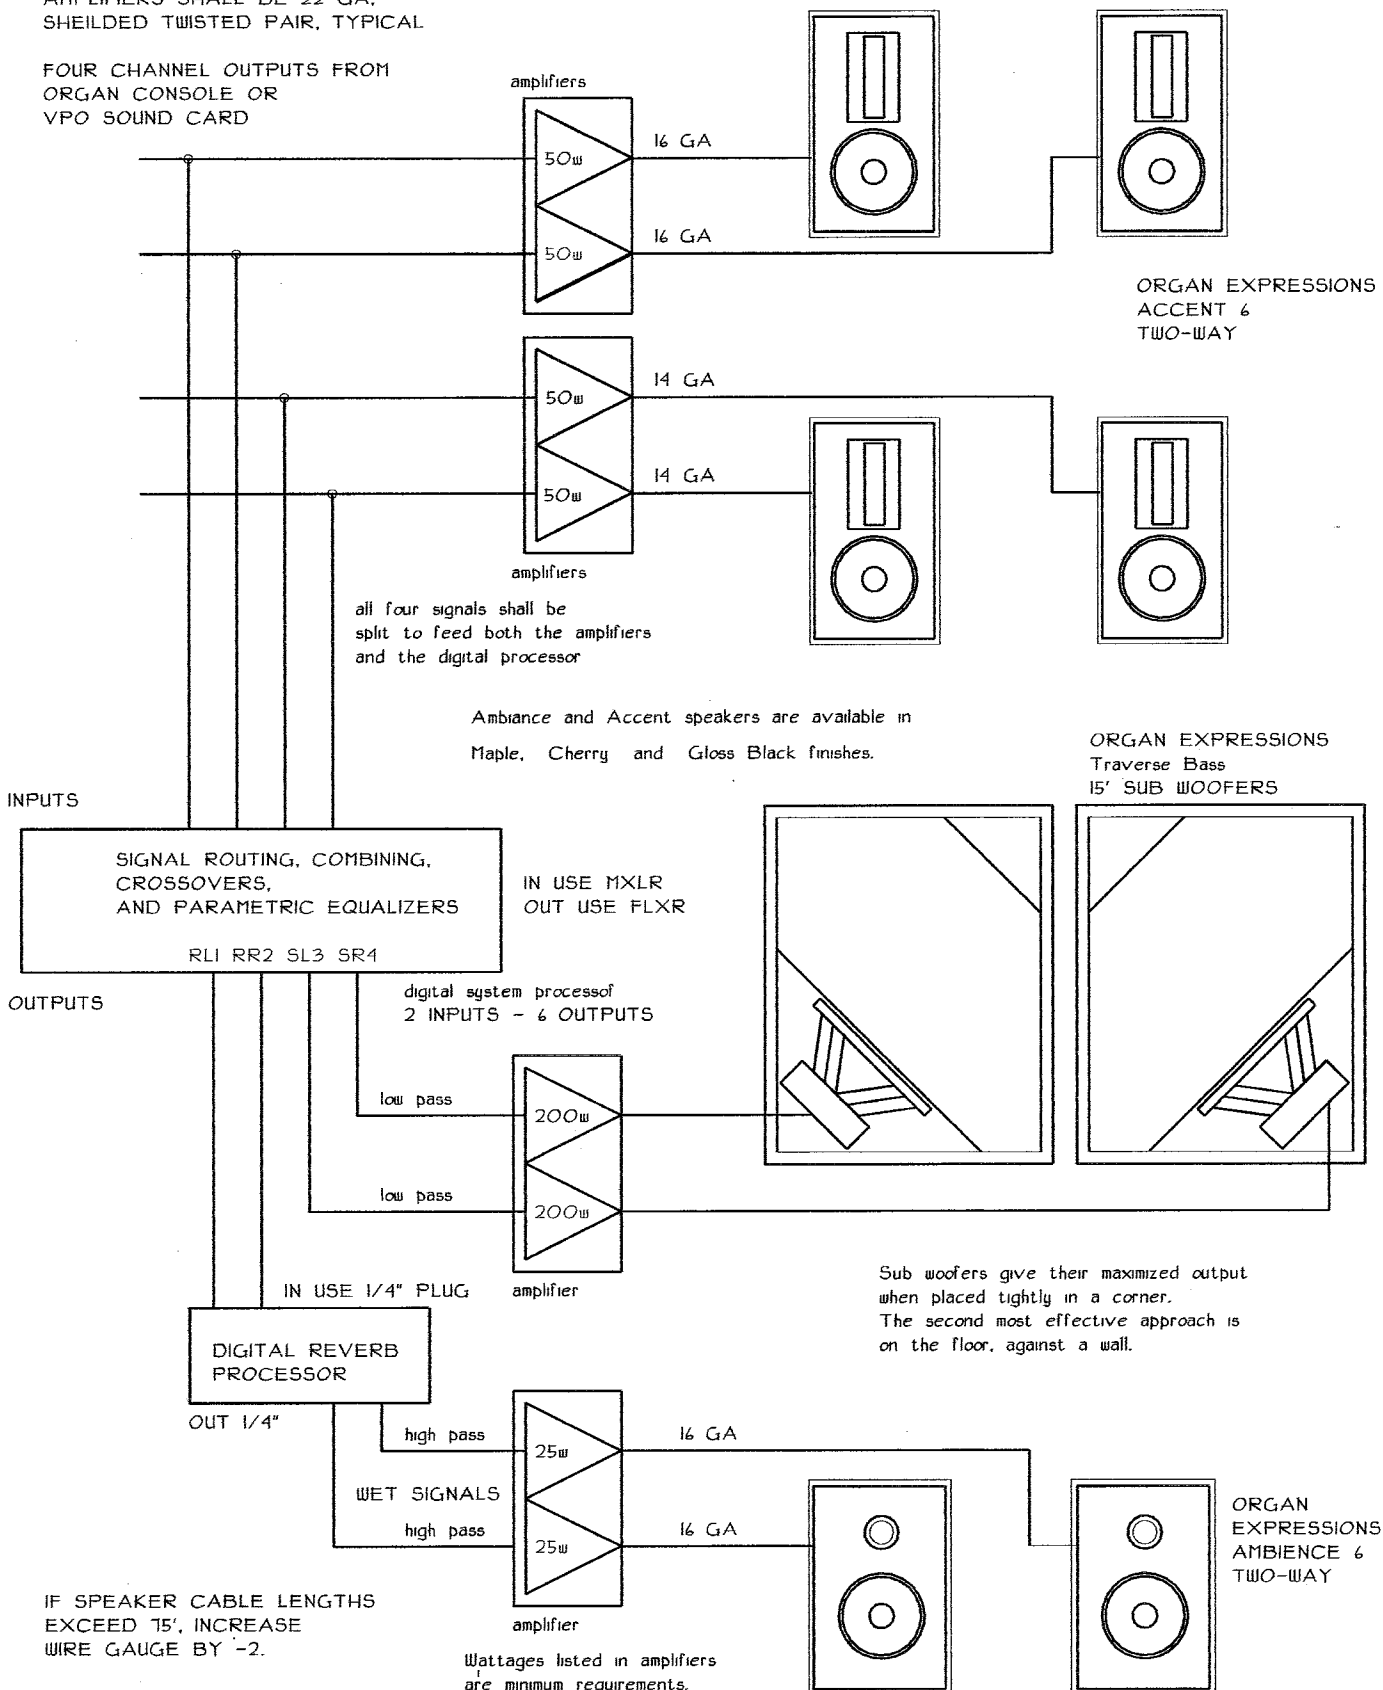

INTERCONNECTING CABLES, PRIOR TO AMPLIFIERS SHALL BE 22 GA. SHIELDED TWISTED PAIR, TYPICAL

FOUR CHANNEL OUTPUTS FROM ORGAN CONSOLE OR VPO SOUND CARD

copyright 2011 G L Jordan

WIRING PLAN - PALACE THEATRE